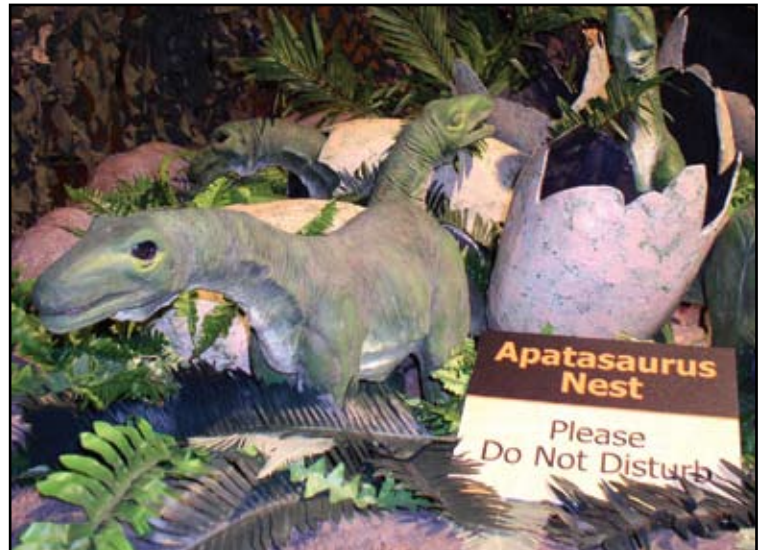

Dinosaurs!

features six roaring, animatronic dinosaurs including the king of dinosaurs – *Tyrannosaurus rex* – *Triceratops*, *Pachycephalosaurus*, *Dimetrodon*, *Stegosaurus* and a mother *Apatasaurus* protecting her newly hatched babies. Takes visitors beyond the bones through a primordial swamp to see how these prehistoric creatures may have looked, and sounded, when they roamed the earth millions of years ago.

Exhibit components include:

- **Seven animatronic units:**
 - T. Rex*
 - Dimetrodon*
 - Pachycephalosaurus*
 - Stegosaurus*
 - Triceratops*
 - Apatasaurus*
 - Baby Apatasaurus nest*
- Air compressor
- Silk plants, trees, wooden stanchions and decorative rubber mulch
- Detailed signage

Catawba Science Center strives to offer the highest quality of support for all of its traveling exhibitions.

Tyrannosaurus rex

Triceratops

Dimetrodon

Pachycephalosaurus

Apatasaurus

Baby Apatasaurus nest

Stegosaurus

When visitors step foot back in time — and into the primordial swamp — they're greeted by a towering, roaring half-sized *T. rex*. Further into this immersive, prehistoric exhibit scape, visitors get an up-close look at how dinosaurs and ancient reptiles looked and sounded millions of years ago. Create an element of surprise and stage a hatching of eggs in the baby apatasaurus nest. Silk plants, trees, wooden stanchions and decorative wooden mulch provide the base for creating your own primordial swamp.